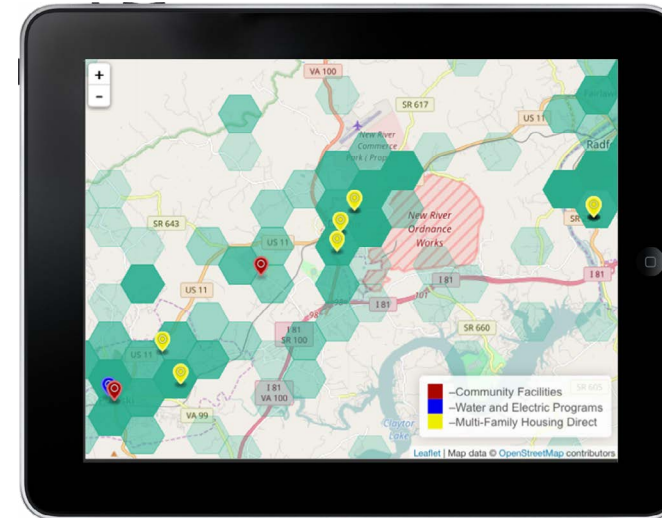

e-planning

E-Planning combines modern technology with and decades of experience of working with planning agencies into a refined and robust solution.

community
and city
planning can
be easy for all
parties

e-Planning improves effectiveness and overall quality of planning agencies, while providing a constructive atmosphere of cooperation for all essential parties.

Key benefits:

- planning is involving and smooth for every role and party engaged
- makes it easy to detect and correct human and procedural errors
- provides the organization leadership with a detailed overview of workflows
- easy permit processing and construction supervision
- increases transparency

Applications for planning and permit requests in Tallinn, Estonia are placed via a mobile enabled web portal, creating a transparent, real time process saving **time and money**.

Localities in the United States are using the next generation of these solutions to bring a new level of open governance to C2G communications. Users may request and view permits or inspection results from any device with a modern web browser. Securely login, view permits,

verify inspection statuses, and download certificates without time-consuming office visits or calls.

Our Utility Mapping Portals enable communities to map various infrastructure elements such as communication networks from the field without special hardware.