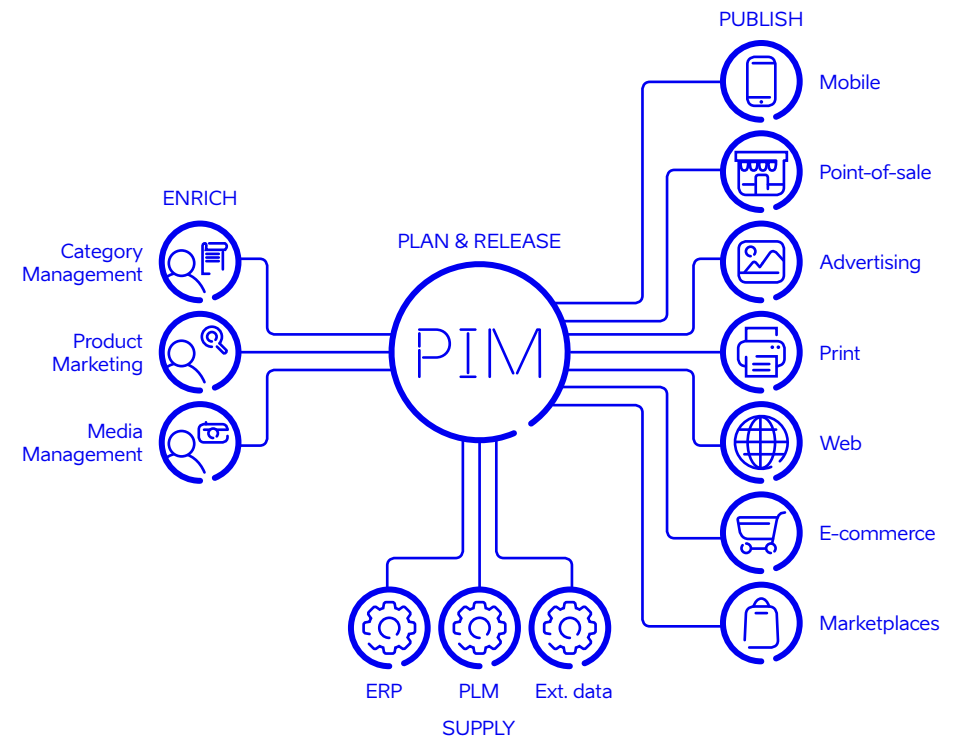

e-commerce transformation solutions

In integrating all critical aspects of the organisation online and offline for full product enrichment and optimisation of organisational roles, our customers experience faster growth and easier management of existing markets and channels through our e-commerce transformation solutions.

Conceptualisation

Finestmedia is involved from the conceptualisation stage - analysing and sketching specific business needs. Through workshops we facilitate the change management necessary for adoption and devotion to the **new digital architecture of your organisation.**

Digital self-service channels

A cutting-edge online store needs to be a **dynamic platform, adapting and changing automatically to your visitors' interests and requirements.** Dynamic campaign management tools allow reaching your customers in various ways with auto-generated, yet tailored, offerings based on their past behaviour. Utilising EPiServer CMS, e-commerce and marketing automation platform, your digital channels will withstand all of e-commerce's key challenges as well as being fast, easy to use, mobile-friendly and secure.

Product Information Management (PIM)

Finestmedia is the Baltic market leader in effective PIM solutions integrated into your ERP, e-commerce and other back-office solutions.

With InRiver PIM, you centralise all product data, while decentralising the collection and input work. Integrating suppliers and dealers' systems with a PIM solution automates and optimises all activities related to the enrichment of product information.